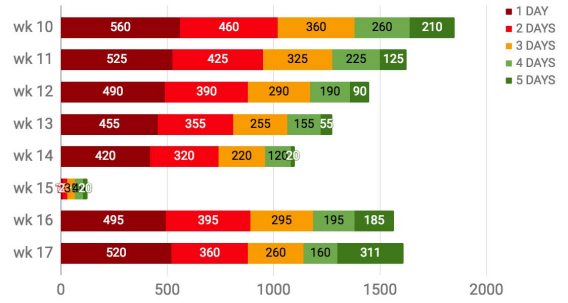

Period: BLOK 2 - 2018

Building:

Profile: FH PARAMEDISCH

ACTUAL: STUDENTS PRESENT **457**

MAX TODAY: STUDENTS PRESENT **1147**

STUDENTS PRESENT PER DAY

STUDENTS EXPECTED vs. PRESENT

HOURS OF STUDENTS PRESENT