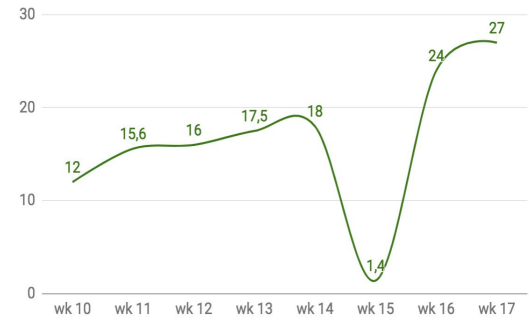

Period: BLOK 2 - 2018

Building:

Profile: FH PARAMEDISCH

ACTUAL: STUDENTS PRESENT **457**

MAX TODAY: STUDENTS PRESENT **1147**

STUDENTS PRESENT PER DAY

STUDENTS EXPECTED vs. PRESENT

HOURS OF STUDENTS PRESENT