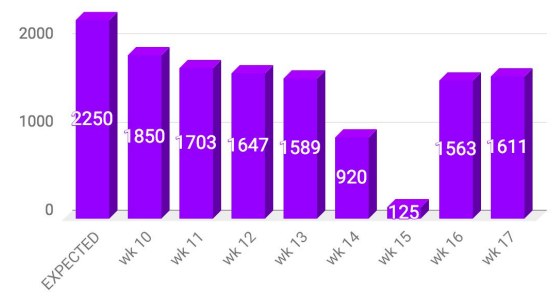

Period: BLOK 2 - 2018

Building:

Profile: FH PARAMEDISCH

ACTUAL: STUDENTS PRESENT **457**

MAX TODAY: STUDENTS PRESENT **1147**

STUDENTS PRESENT PER DAY

STUDENTS EXPECTED vs. PRESENT

HOURS OF STUDENTS PRESENT